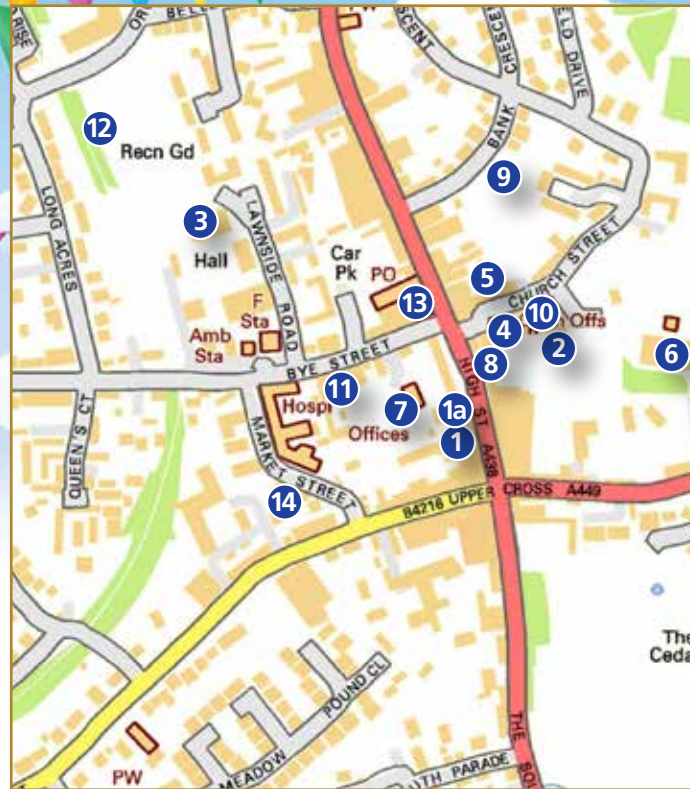

Ledbury Community Day

Saturday, 4th June 2022

What's on?

Community groups of all kinds invite you to find out more about what they do, how you can help them and how they can help you.

Use this listing to find groups and organisations taking part. It's in alphabetical order with details of where they will be, making it easy to find them.

HOW TO FIND EVERYTHING

- | | |
|----------------------------------|---|
| 1 St Katherine's Hall | 9 Ledbury Bowling Club, Bank Crescent |
| 1a St Katherine's Hall (outside) | 10 Royal British Legion, Church Street |
| 2 Burgage Hall | 11 Meeting Room (Ledbury Funeralcare), Bye Street |
| 3 Community Hall | 12 Ledbury Recreation Ground |
| 4 Church Lane | 13 Ledbury Poetry House, Barrett Browning Institute |
| 5 Church Street | 14 Market Theatre |
| 6 St Michael & All Angels Church | |
| 7 The Master's House | |
| 8 Market House, High Street | |

GROUPS AND ORGANISATIONS TAKING PART

Each group is shown below in alphabetical order. The map on the back of this leaflet shows the venues listed.

Numbers indicate each venue on the map e.g. 5: CHURCH STREET. Use the number beside the entry details to find your group.

Venue No	Group or Organisation (10am – 2pm except where noted below)
1	Army Cadet Force – Ledbury 10am – 1pm
6	Bellringers – Ledbury Church Bellringers – Church Tower 9.30am – 1pm
8	Bellringers – Ledbury & District Bellringers 10am – 3pm – <i>Try your hand!</i>
9	Bowling Club – Ledbury Bowling Club 10.30am – 4pm
8	Brass Band – Ledbury Community Brass Band – <i>Performing at 10am</i>
4	Butcher Row House Museum (Ledbury & District Civic Society) 10am – 4pm
11	Busy Bees – Ledbury Visit us at the Hive, Bye Street
10	Carnival – Ledbury Carnival Association 10am – 1pm
1	Community Action Ledbury
2	Community Choir, Ledbury – Display
8	Community Choir, Ledbury – Performance – 11am
1	Cricket – Ledbury Cricket Club 10am – 12pm
1	Cruse Bereavement Support
1	Cycling – Ledbury Area Cycle Forum – (LACF)